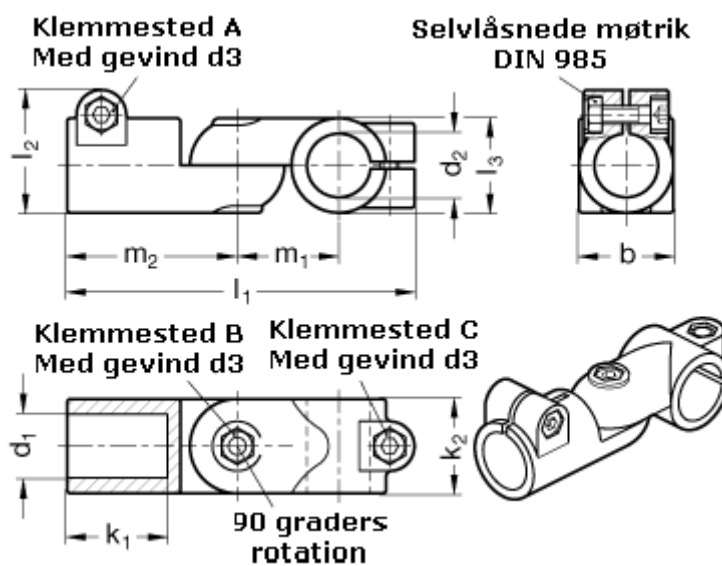

Article number: 20288B30B25S2BL

Description: E+G Swivel clamp - GN 288-B30-B25-S-2-BL

Measures

$b = 40$	$m_1 = 43$
$d_1 = B30$	$m_2 = 72$
$d_2 = B25$	
$d_3 = M 8$	
$k_1 = 42.5$	
$k_2 = 40$	
$l_1 = 147$	
$l_2 = 52.0$	